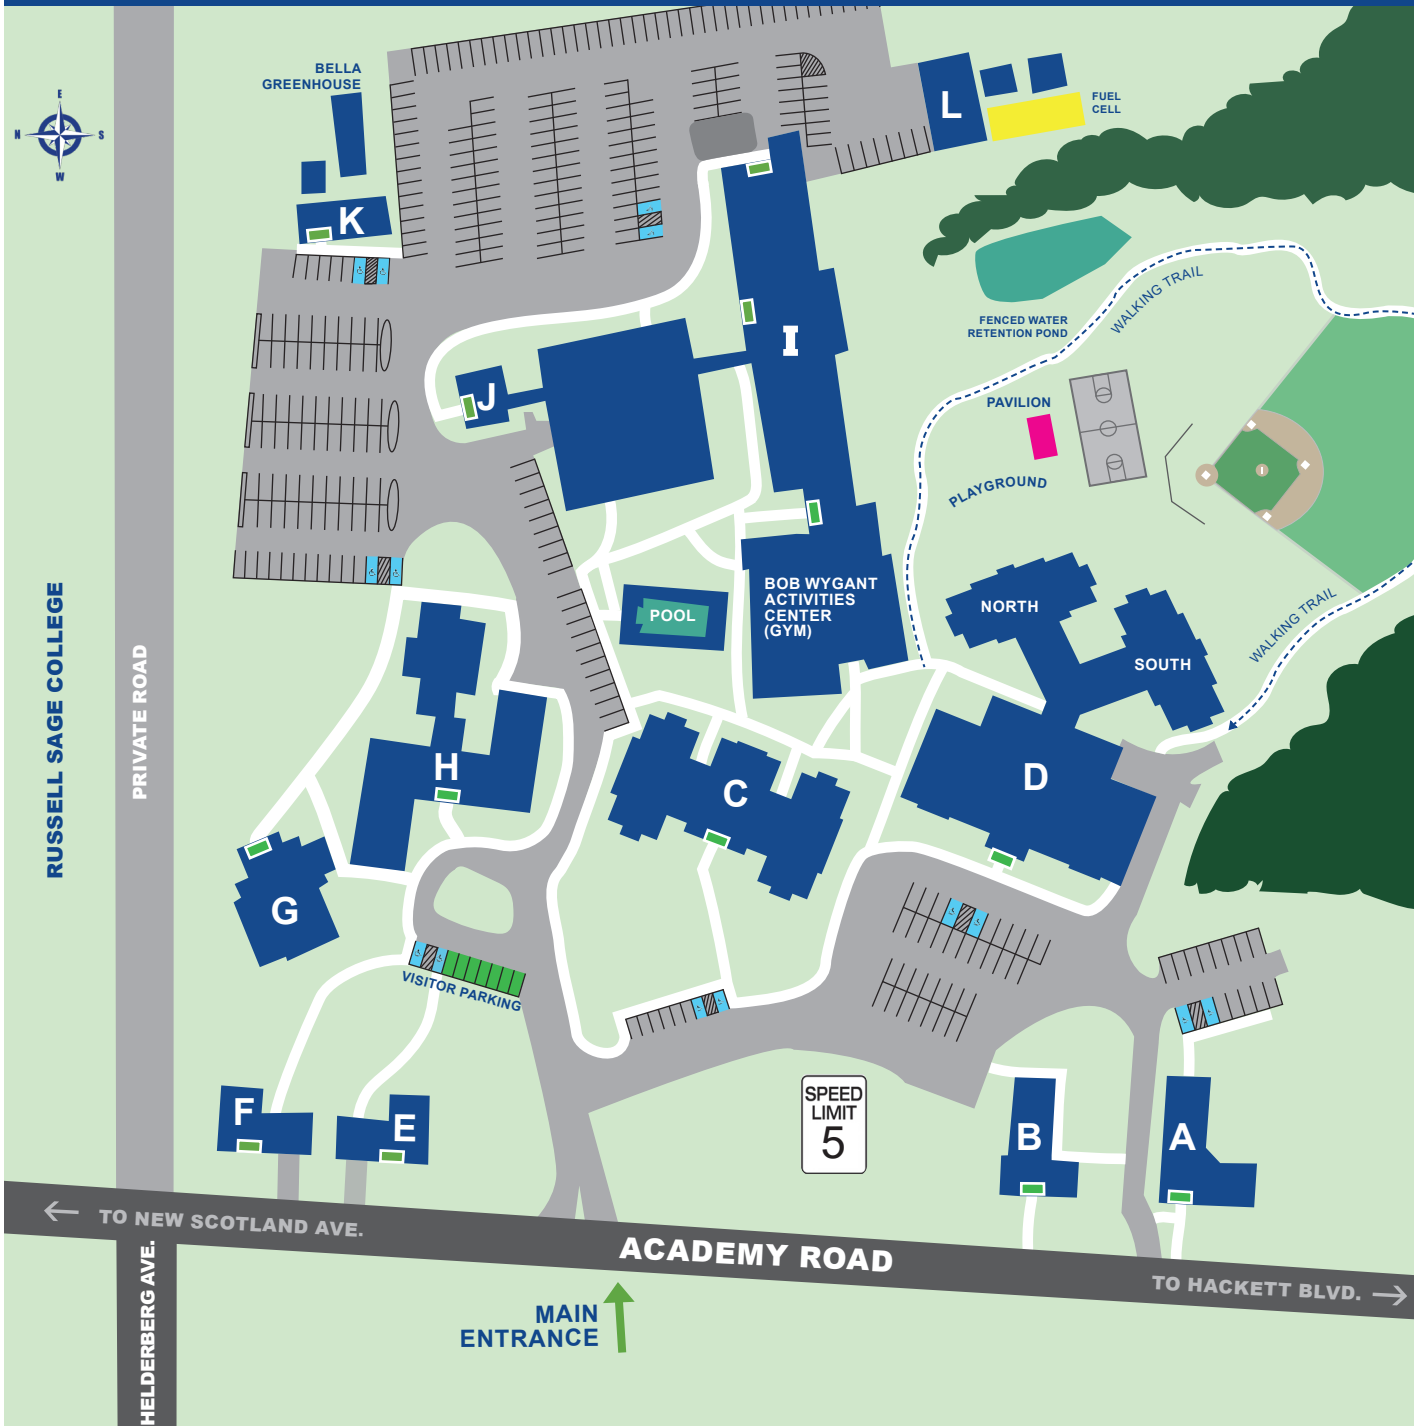

NORTHERN RIVERS ALBANY CAMPUS

NORTHERN RIVERS

Life changing care since 1829

- A** 64 Academy Road
Miriam House
- B** 62 Academy Road
Healy House
- C** 56 Academy Road
Academy Place
- D** 58 Academy Road
Behavioral Health
Care Center (BHCC)
- E** 54 Academy Road
- F** 52 Academy Road
- G** Sidney Albert Training &
Research Institute (SATRI)
- H** Administrative Building
- I** Neil Hellman School
- J** Medical Clinic
- K** Fuller Building
- L** Maintenance Building

■ Accessible Parking
■ Visitor Parking