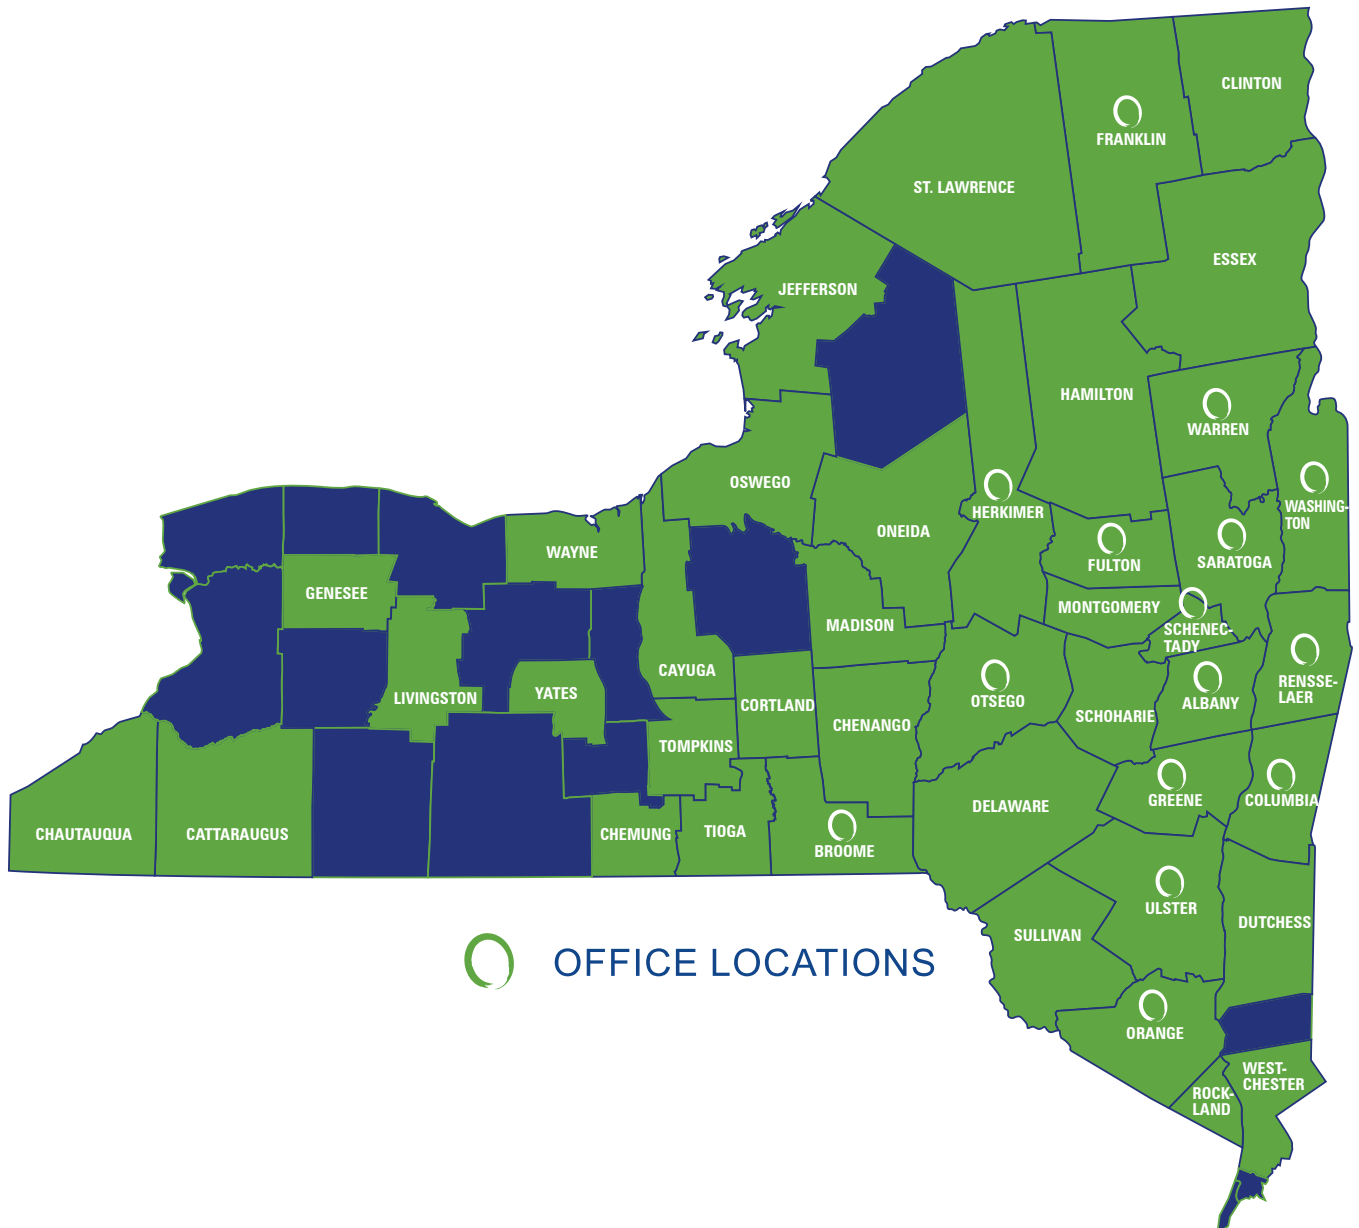

We are

NORTHERN RIVERS

NORTHEAST PARENT & CHILD SOCIETY
PARSONS CHILD & FAMILY CENTER
UNLIMITED POTENTIAL

Service Area Map

Northern Rivers Family of Services